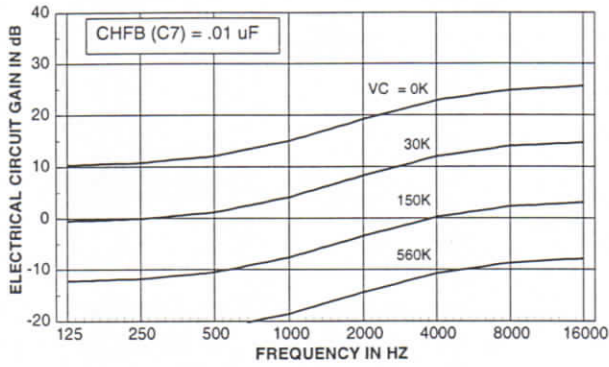

RESPONSE OF OUTPUT & RCVR EQ. AMP

RESPONSE OF OUTPUT & RCVR EQ. AMP

ER-101D PREAMP GAIN
SINE WAVE vs. SPEECH SPECTRUM NOISE