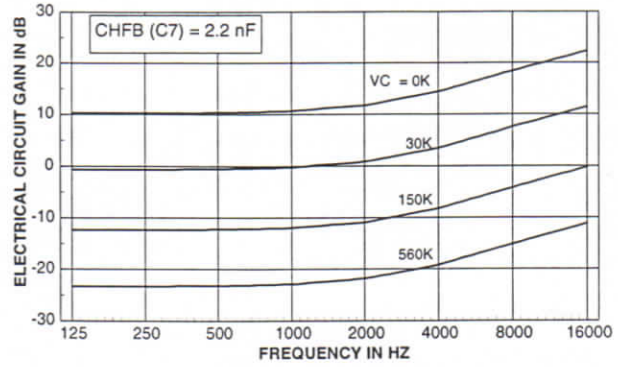

RESPONSE OF OUTPUT & RCVR EQ. AMP

RESPONSE OF OUTPUT & RCVR EQ. AMP

ER-101D PREAMP GAIN
SINE WAVE vs. SPEECH SPECTRUM NOISE